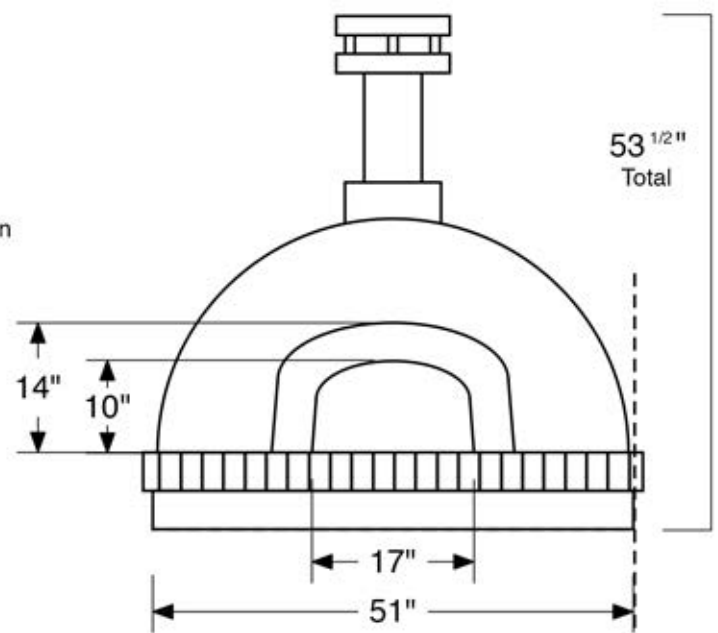

50"  
Flue Transition

Forno Bravo