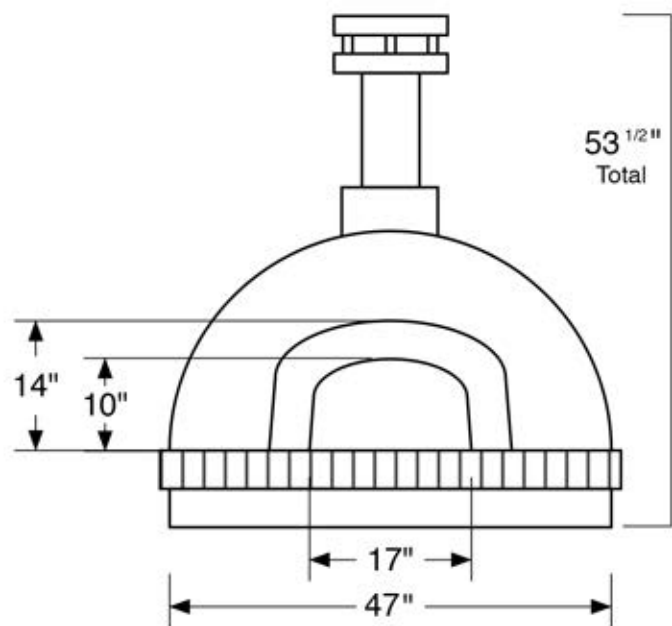

50"
Flue Transition

53 1/2"
Total

Forno Bravo

Toscana80-D

v1.1

11/11

© Forno Bravo, LLC 2010

744 Neeson Road

Marina, CA 93933

(800) 407-5119

Oven Floor

32"

50"

6"

57"

54 1/2"