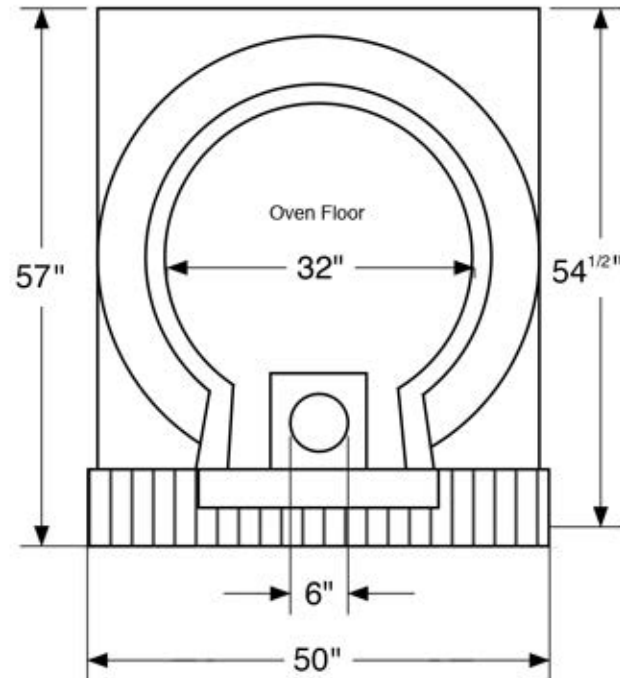

50"
Flue Transition

53 1/2"
Total

Forno Bravo

Toscana80-D

v1.1

11/11

© Forno Bravo, LLC 2010

744 Neeson Road

Marina, CA 93933

(800) 407-5119

Oven Floor

32"

50"

6"

57"

54 1/2"