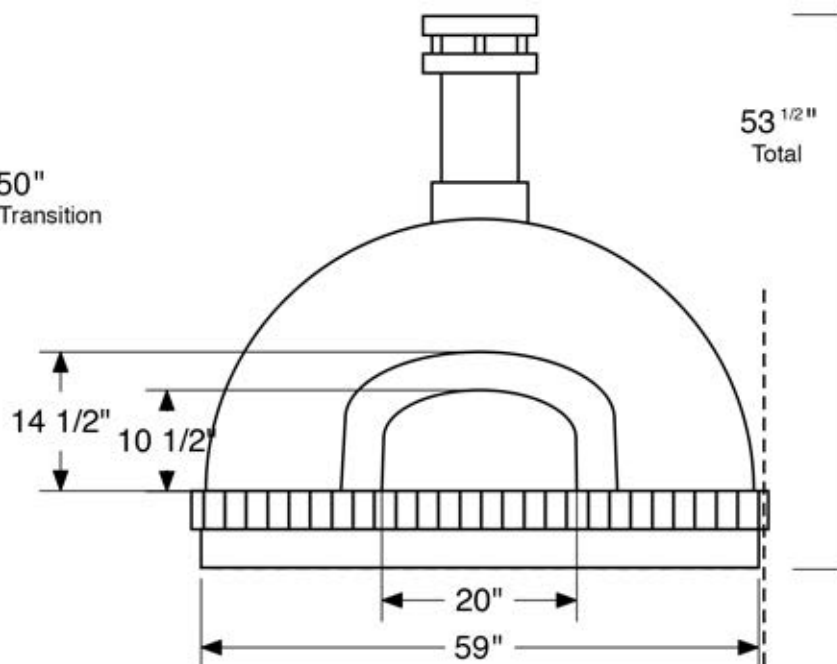

50"  
Flue Transition

Forno Bravo