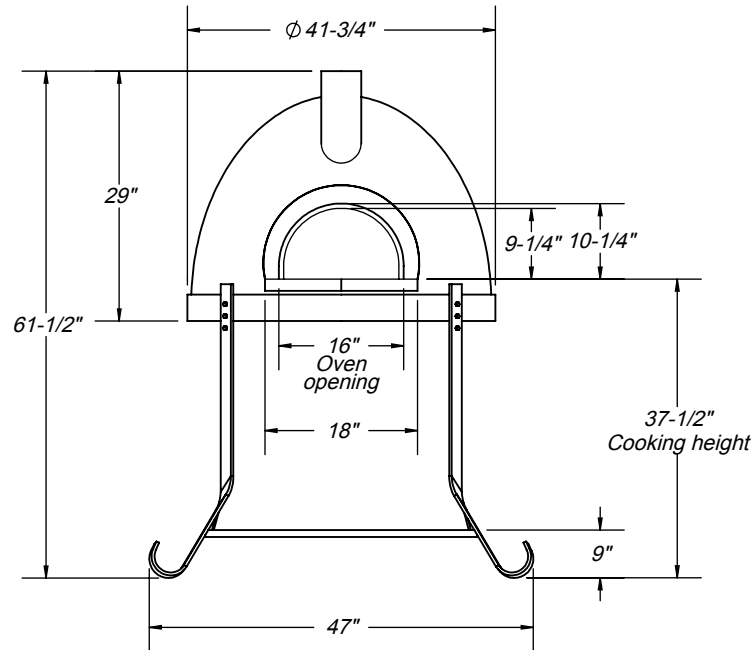

**Front View**

**Top View**

**Clearance to combustibles:**

Allow 1" clearance all the way around side walls.

14" above completed dome assembly.

Noncombustible metal hearth.

18" clearance around stove pipe.

**Specifications:**

Wood fuel only.

Available with or without the stand.

Terra cotta flue (Standard).

Crate ships 49"W x 50"D x 55"H.

Approx weight 1050 lbs. with stand.

**ISO View**

Height can vary depending on shape of insulation