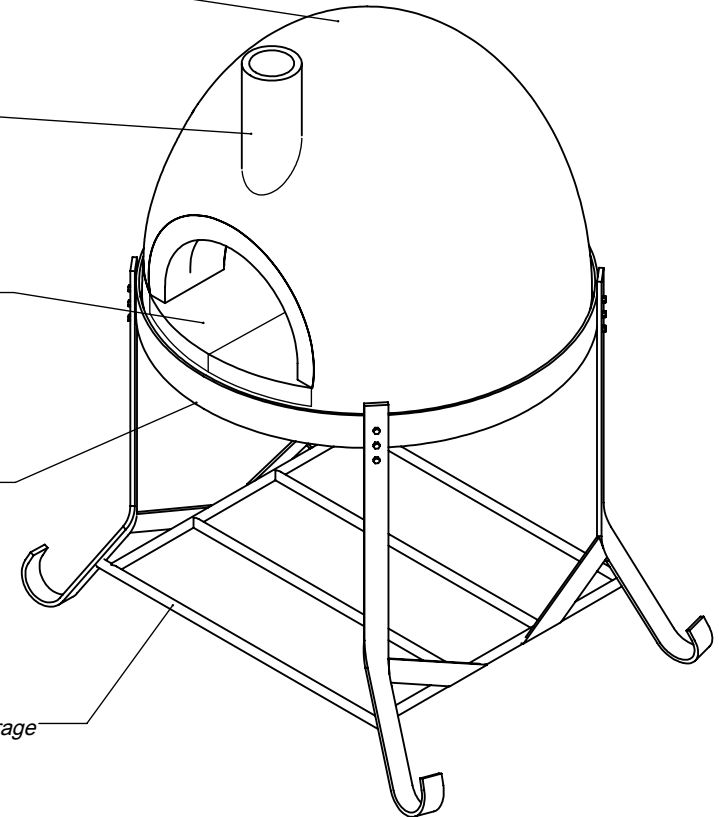

**Front View**

**Top View**

**Clearance to combustibles:**

Allow 1" clearance all the way around side walls.

14" above completed dome assembly.

Noncombustible metal hearth.

18" clearance around stove pipe.

**Specifications:**

Wood fuel only.

Available with or without the stand.

Terra cotta flue (Standard).

Crate ships 49"W x 50"D x 55"H.

Approx weight 1050 lbs. with stand.

**ISO View**

Height can vary depending on shape of insulation

Terra cotta flue

6" Oven landing (1-1/2" Thick Tile)

2" Floor Insulation

Shelf for firewood storage

<b>Optional Upgrades</b>	
<b>Brick Arch</b>	
<b>Single Wall Stainless Steel Stove Pipe</b>	
<b>Double Walled Stainless Steel Chimney</b>	
<b>Custom Color</b>	
<i>For more information: <a href="http://www.fornobravo.com">www.fornobravo.com</a></i>	
<b>NSF-4 LISTED</b>	