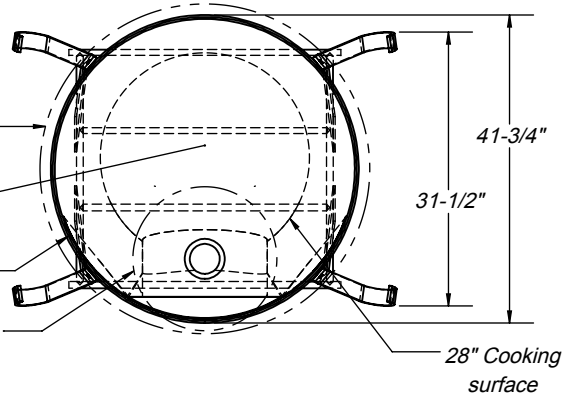

**Front View**

**Top View**

**Clearance to combustibles:**

Allow 1" clearance all the way around side walls.

14" above completed dome assembly.

Noncombustible metal hearth.

18" clearance around stove pipe.

**Specifications:**

Wood fuel only.

Available with or without the stand.

Terra cotta flue (Standard).

Crate ships 49"W x 50"D x 55"H.

Approx weight 1050 lbs. with stand.

**ISO View**

Height can vary depending on shape of insulation