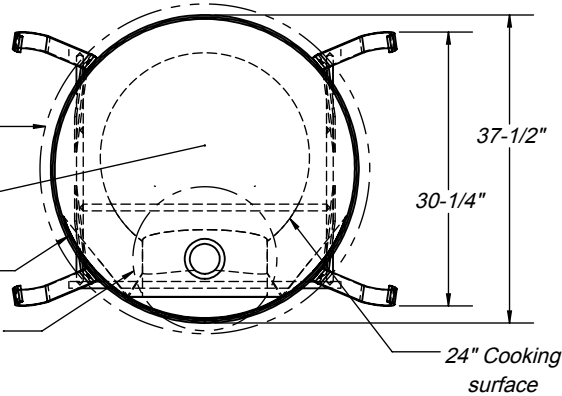

Front View

ISO View

Height can vary depending on shape of insulation

Terra cotta flue

6" Oven landing (1-1/2" Thick Tile)

2" Floor Insulation

Shelf for firewood storage

Top View

Clearance to combustibles:

Allow 1" clearance all the way around side walls.

14" above completed dome assembly.

Noncombustible metal hearth.

18" clearance around stove pipe.

Specifications:

Wood fuel only.

Available with or without the stand.

Terra cotta flue (Standard).

Crate ships 46"W x 49D x 55"H.

Approx. weight 1010 lbs. with stand.

Optional Upgrades

Brick Arch

Single Wall Stainless Steel Stove Pipe

Double Walled Stainless Steel Chimney

Custom Color