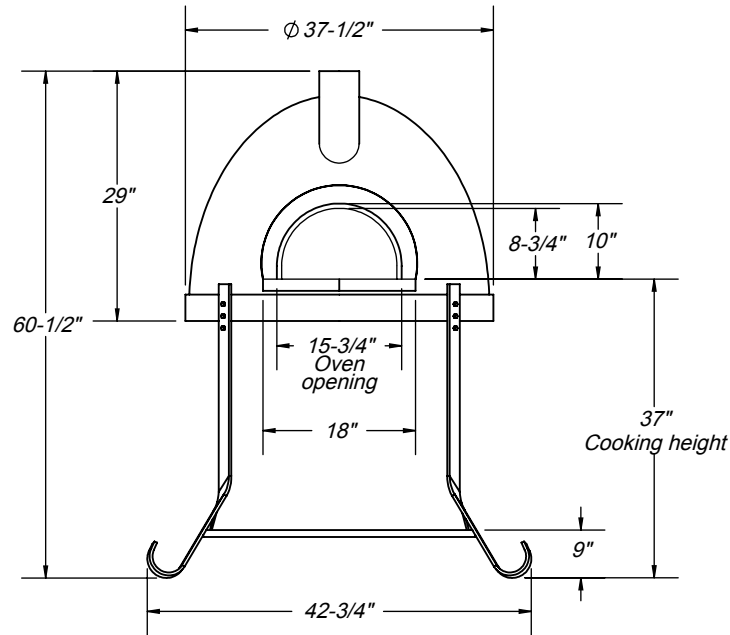

Front View

ISO View

Height can vary depending on shape of insulation

Terra cotta flue

6" Oven landing (1-1/2" Thick Tile)

2" Floor Insulation

Shelf for firewood storage

Top View

Clearance to combustibles:

Allow 1" clearance all the way around side walls.

14" above completed dome assembly.

Noncombustible metal hearth.

18" clearance around stove pipe.

Specifications:

Wood fuel only.

Available with or without the stand.

Terra cotta flue (Standard).

Crate ships 46"W x 49D x 55"H.

Approx. weight 1010 lbs. with stand.

Optional Upgrades

Brick Arch

Single Wall Stainless Steel Stove Pipe

Double Walled Stainless Steel Chimney

Custom Color