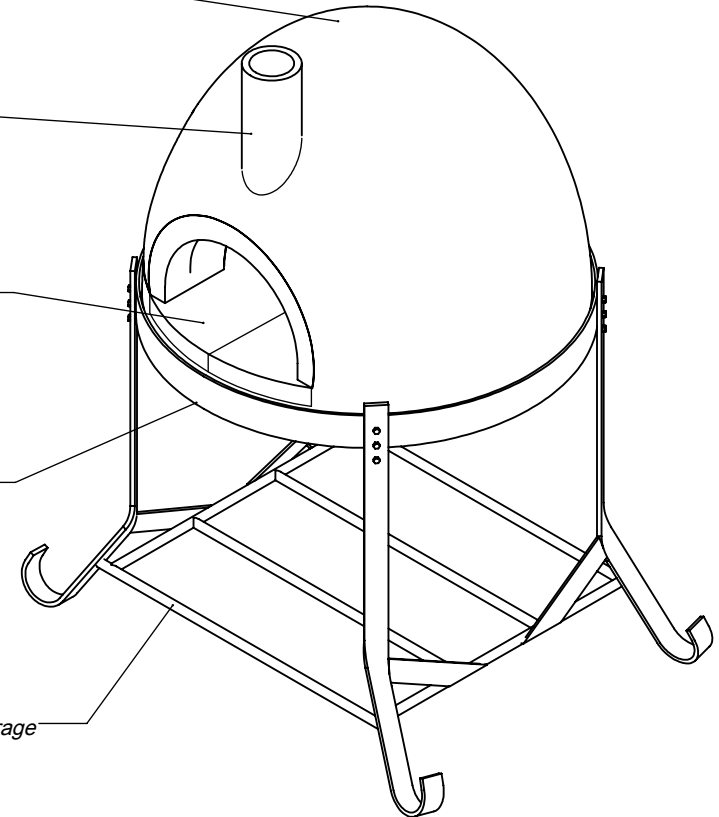

Front View

ISO View

Height can vary depending on shape of insulation

Terra cotta flue

6" Oven landing (1-1/2" Thick Tile)

2" Floor Insulation

Shelf for firewood storage

Top View

Clearance to combustibles:

Allow 1" clearance all the way around side walls.

14" above completed dome assembly.

Noncombustible metal hearth.

18" clearance around stove pipe.

Specifications:

Wood fuel only.

Available with or without the stand.

Terra cotta flue (Standard).

Crate ships 46"W x 49D x 55"H.

Approx. weight 1010 lbs. with stand.

Optional Upgrades

Brick Arch

Single Wall Stainless Steel Stove Pipe

Double Walled Stainless Steel Chimney

Custom Color