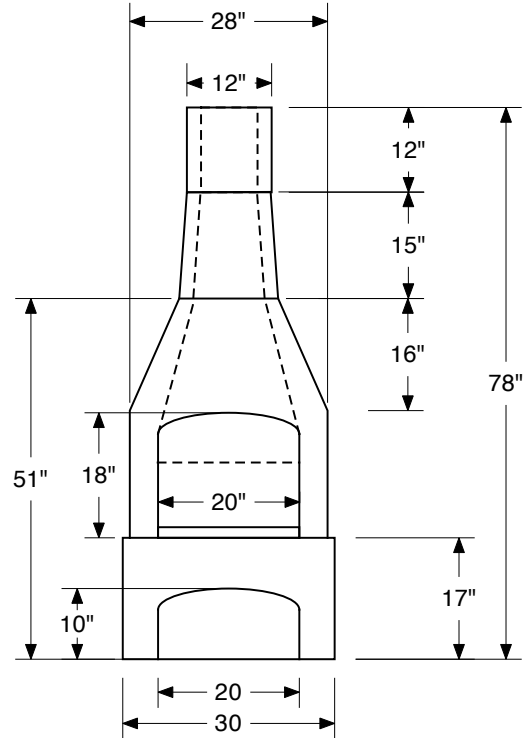

The Fiamma fireplace exterior can be finished to meet any specific architectural style.

The Fiamma50 features a 20"W x 18"H internal opening, and includes the fireplace base, firebox, smoke chamber, refractory chimney and firebrick tile floor.

Forno Bravo Fiamma Outdoor Fireplace Kit

SKU CF50

Forno Bravo
251 W. Market St.
Salinas, CA 93901
(800) 407-5119
info@fornobravo.com
www.fornobravo.com

The Fiamma50

	Opening	External	Weight (lb.)
Fiamma50	20"Wx18"H	30"Wx28"Dx78"H	1200

Forno Bravo

Authentic Italian Wood-Fired Ovens

Specifications

Fiamma50 Dimensions

Forno Bravo

Fiamma50

v1.3

3/13