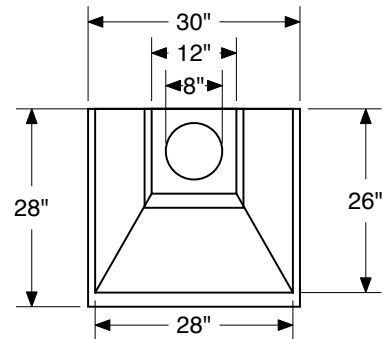

The Fiamma fireplace exterior can be finished to meet any specific architectural style.

The Fiamma50 features a 20"W x 18"H internal opening, and includes the fireplace base, firebox, smoke chamber, refractory chimney and firebrick tile floor.

Forno Bravo Fiamma Outdoor Fireplace Kit

SKU CF50

Forno Bravo
251 W. Market St.
Salinas, CA 93901
(800) 407-5119
info@fornobravo.com
www.fornobravo.com

The Fiamma50

	Opening	External	Weight (lb.)
Fiamma50	20"Wx18"H	30"Wx28"Dx78"H	1200

Forno Bravo

Authentic Italian Wood-Fired Ovens

Specifications

Fiamma50 Dimensions

Forno Bravo

Fiamma50

v1.3

3/13