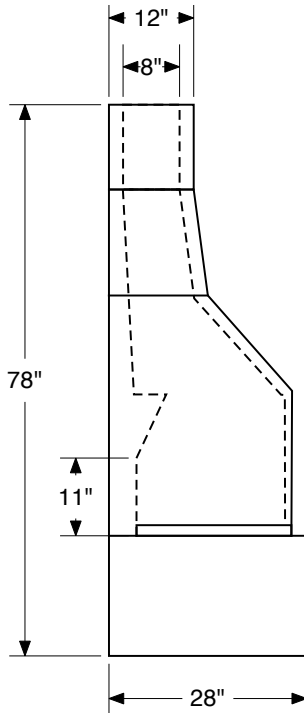

The Fiamma fireplace exterior can be finished to meet any specific architectural style.

The Fiamma50 features a 20"W x 18"H internal opening, and includes the fireplace base, firebox, smoke chamber, refractory chimney and firebrick tile floor.

Forno Bravo Fiamma Outdoor Fireplace Kit

SKU CF50

Forno Bravo
251 W. Market St.
Salinas, CA 93901
(800) 407-5119
info@fornobravo.com
www.fornobravo.com

The Fiamma50

	Opening	External	Weight (lb.)
Fiamma50	20"Wx18"H	30"Wx28"Dx78"H	1200

Forno Bravo

Authentic Italian Wood-Fired Ovens

Specifications

Fiamma50 Dimensions

Forno Bravo

Fiamma50

v1.3

3/13