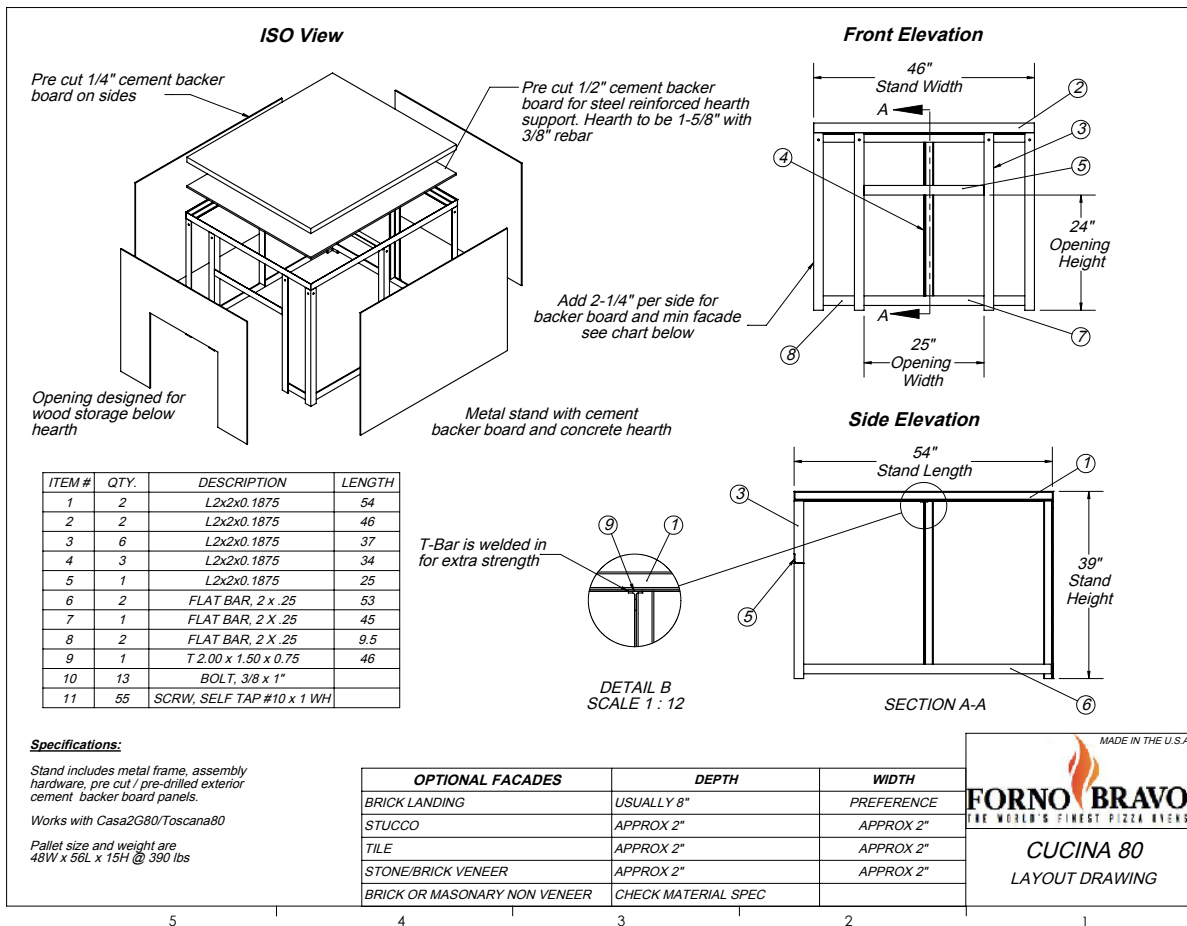

Cucina 80

Modular Pizza Oven Stands

Fits with

Casa2G 80, Toscana 80D, Toscana 80G, Toscana 80H

The Cucina Family

	Stand Hearth Dimensions	Shipping Dimensions	Weight
Cucina 60	39"w x 47"d x 39"h	48"w x 56"d x 15"h	370
Cucina 70	43"w x 51"d x 39"h	48"w x 56"d x 15"h	380
Cucina 80	46"w x 54"d x 39"h	48"w x 56"d x 15"h	390
Cucina 90	50"w x 58"d x 39"h	60"w x 68"d x 15"h	515
Cucina 100	54"w x 62"d x 39"h	60"w x 68"d x 15"h	525
Cucina 110	58"w x 66"d x 39"h	60"w x 68"d x 15"h	535