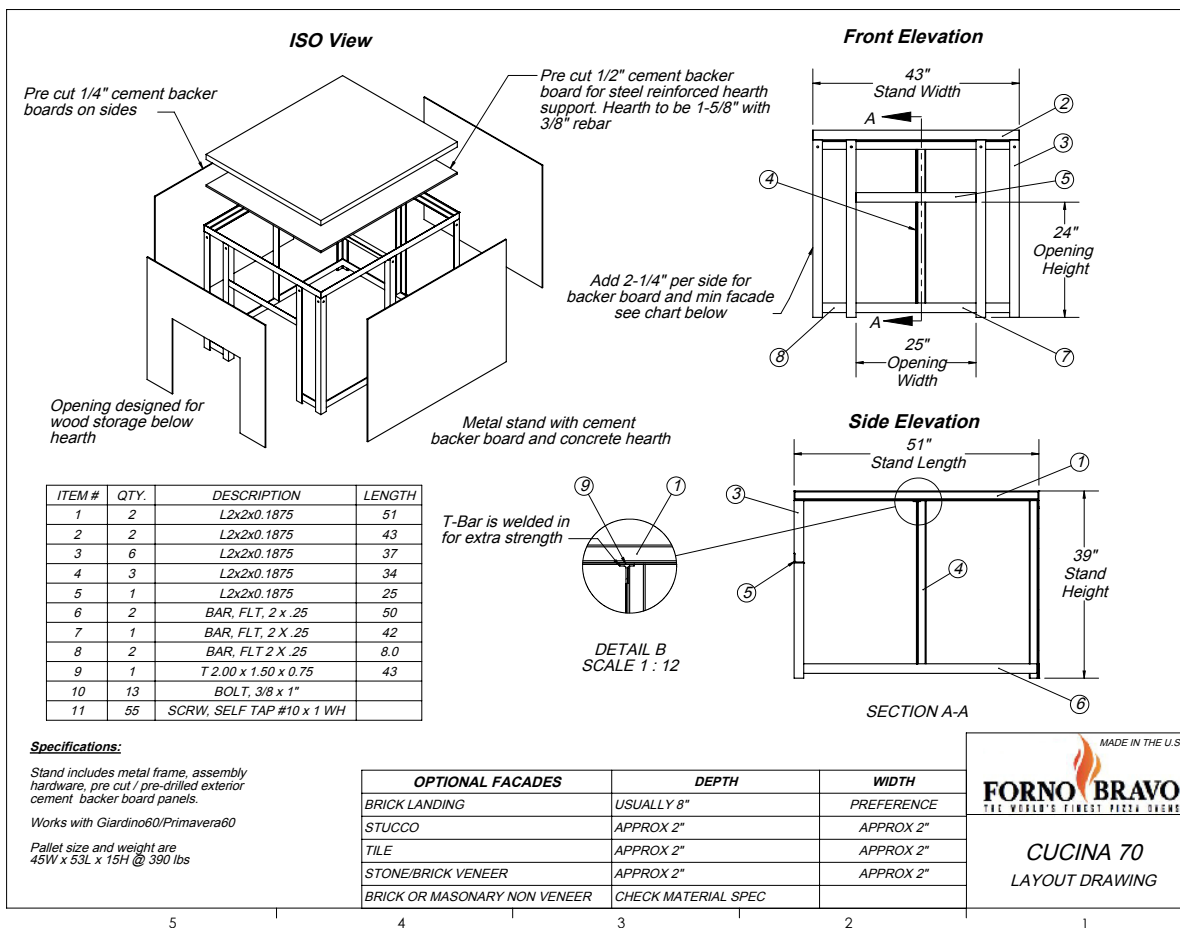

Cucina 70

Modular Pizza Oven Stands

Fits with
Giardino 70

The Cucina Family

	Stand Hearth Dimensions	Shipping Dimensions	Weight
Cucina 60	39"w x 47"d x 39"h	48"w x 56"d x 15"h	370
Cucina 70	43"w x 51"d x 39"h	48"w x 56"d x 15"h	380
Cucina 80	46"w x 54"d x 39"h	48"w x 56"d x 15"h	390
Cucina 90	50"w x 58"d x 39"h	60"w x 68"d x 15"h	515
Cucina 100	54"w x 62"d x 39"h	60"w x 68"d x 15"h	525
Cucina 110	58"w x 66"d x 39"h	60"w x 68"d x 15"h	535