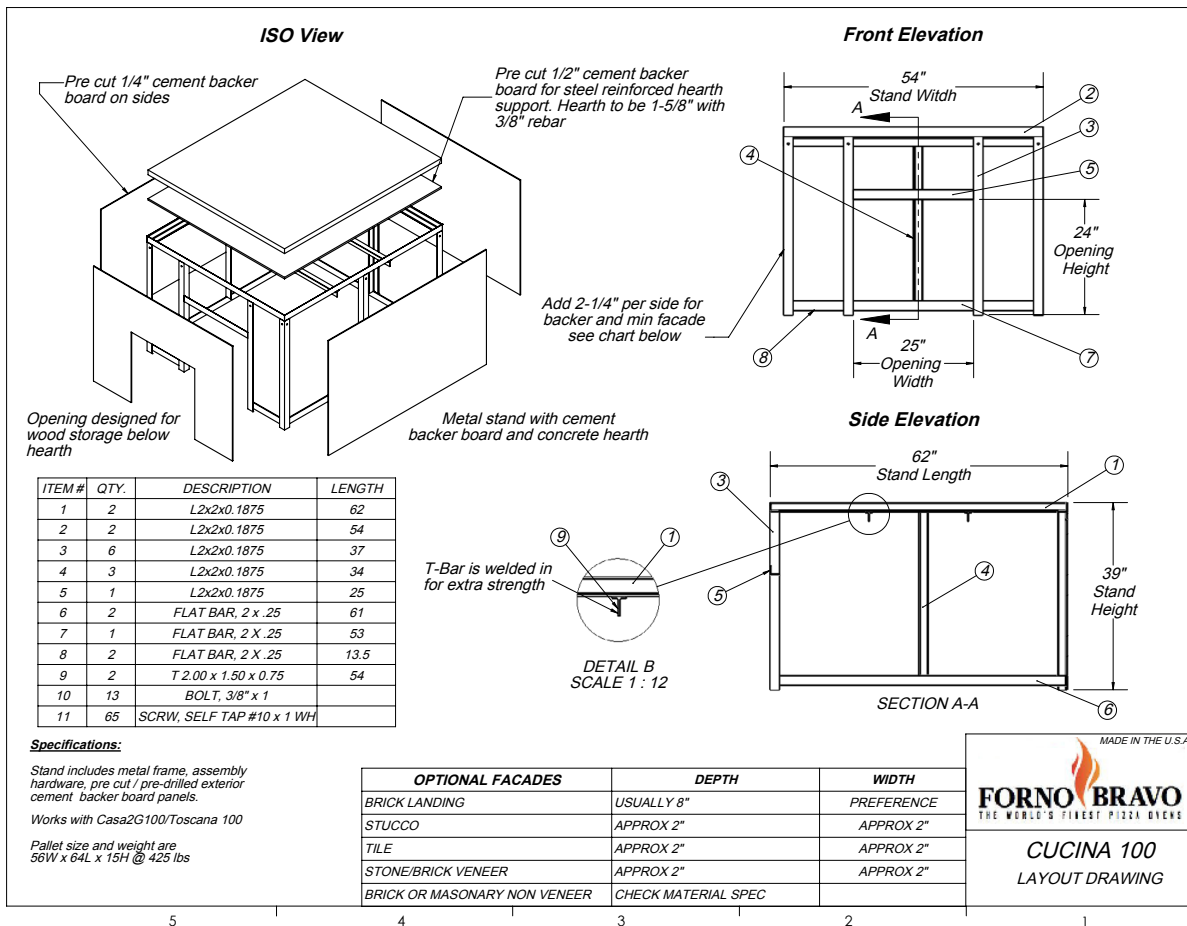

Cucina 100

Modular Pizza Oven Stands

Fits with

Casa2G 80, Toscana 100D, Toscana 100G, Toscana 100H

The Cucina Family

	Stand Hearth Dimensions	Shipping Dimensions	Weight
Cucina 60	39"w x 47"d x 39"h	48"w x 56"d x 15"h	370
Cucina 70	43"w x 51"d x 39"h	48"w x 56"d x 15"h	380
Cucina 80	46"w x 54"d x 39"h	48"w x 56"d x 15"h	390
Cucina 90	50"w x 58"d x 39"h	60"w x 68"d x 15"h	515
Cucina 100	54"w x 62"d x 39"h	60"w x 68"d x 15"h	525
Cucina 110	58"w x 66"d x 39"h	60"w x 68"d x 15"h	535