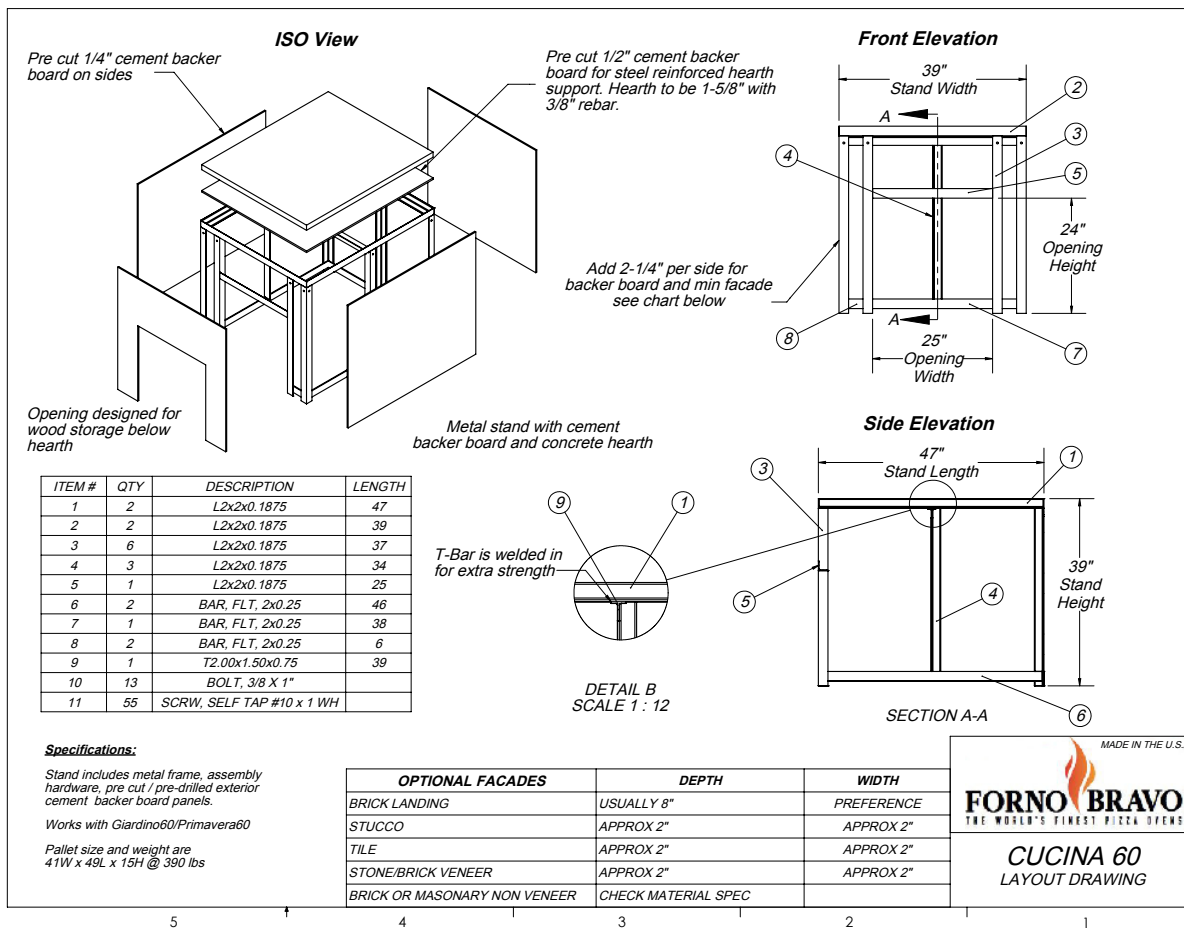

Cucina 60

Modular Pizza Oven Stands

Fits with
Giardino 60

The Cucina Family

	Stand Hearth Dimensions	Shipping Dimensions	Weight
Cucina 60	39"w x 47"d x 39"h	48"w x 56"d x 15"h	370
Cucina 70	43"w x 51"d x 39"h	48"w x 56"d x 15"h	380
Cucina 80	46"w x 54"d x 39"h	48"w x 56"d x 15"h	390
Cucina 90	50"w x 58"d x 39"h	60"w x 68"d x 15"h	515
Cucina 100	54"w x 62"d x 39"h	60"w x 68"d x 15"h	525
Cucina 110	58"w x 66"d x 39"h	60"w x 68"d x 15"h	535