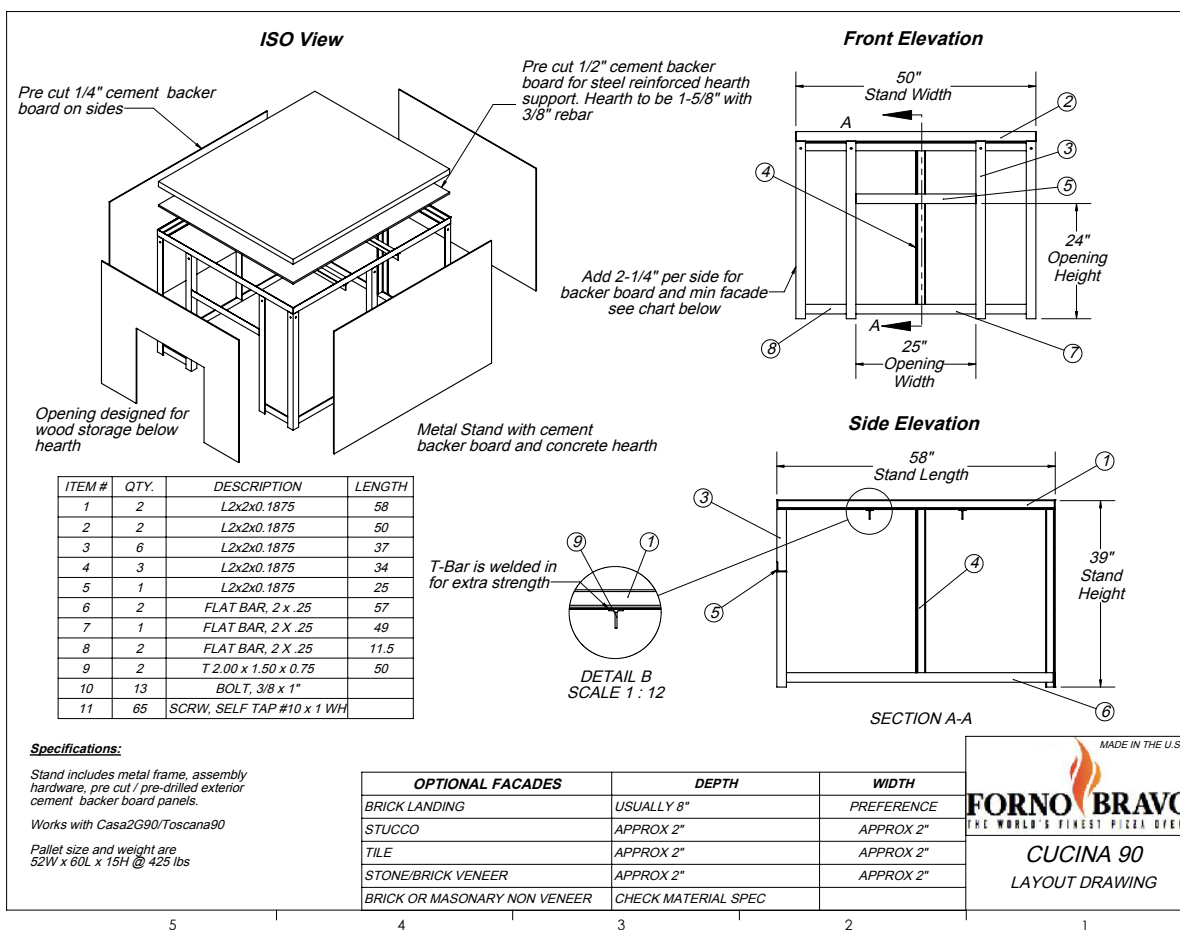

Cucina 90

Modular Pizza Oven Stands

Fits with

Artigiano 80, Casa2G 90, Toscana 90D, Toscana 90G, Toscana 90H

The Cucina Family

	Stand Hearth Dimensions	Shipping Dimensions	Weight
Cucina 60	39"w x 47"d x 39"h	48"w x 56"d x 15"h	370
Cucina 70	43"w x 51"d x 39"h	48"w x 56"d x 15"h	380
Cucina 80	46"w x 54"d x 39"h	48"w x 56"d x 15"h	390
Cucina 90	50"w x 58"d x 39"h	60"w x 68"d x 15"h	515
Cucina 100	54"w x 62"d x 39"h	60"w x 68"d x 15"h	525
Cucina 110	58"w x 66"d x 39"h	60"w x 68"d x 15"h	535